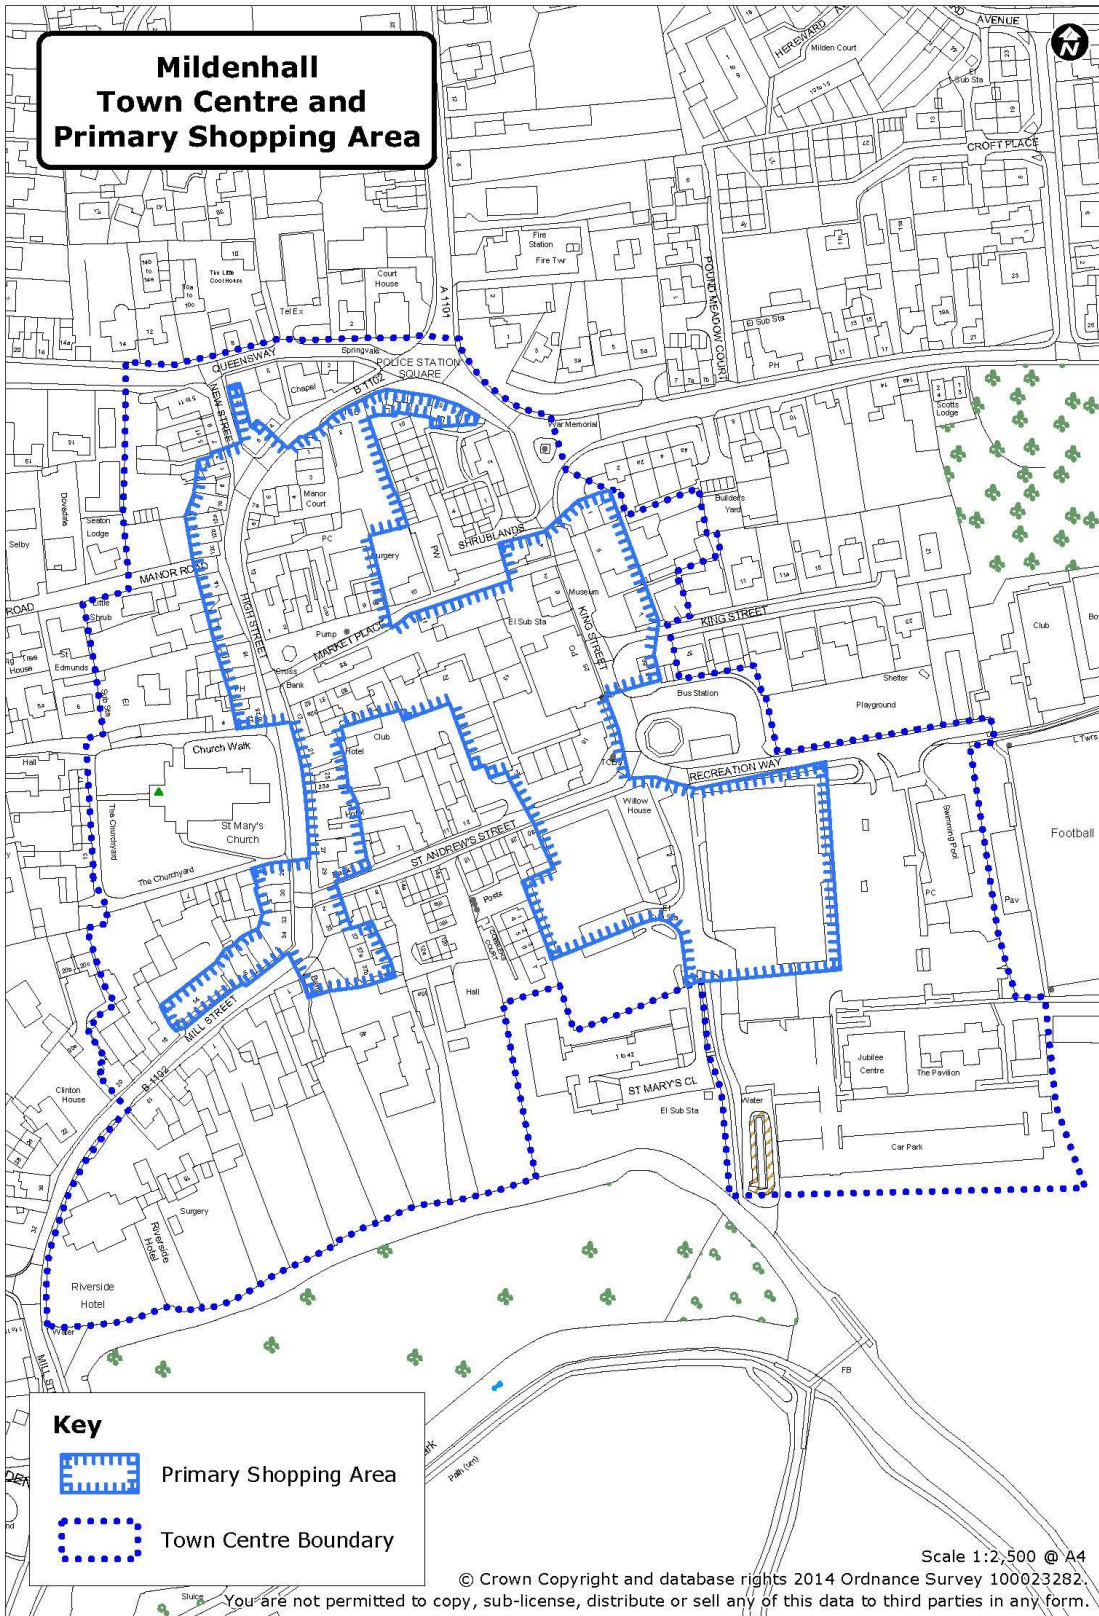

Appendix 2

**Bury St Edmunds
Town Centre and
Primary Shopping Area**

Key

-  Primary Shopping Frontage
-  Primary Shopping Area
-  Town Centre Boundary

Scale 1:4,500 @A4

© Crown Copyright and database rights 2014 Ordnance Survey 100019675

You are not permitted to copy, sub-license, distribute or sell any of this data to third parties in any form.

Haverhill Town Centre and Primary Shopping Area

Mildenhall Town Centre and Primary Shopping Area

Key

-  Primary Shopping Area
-  Town Centre Boundary

Scale 1:2,500 @ A4

© Crown Copyright and database rights 2014 Ordnance Survey 100023282.

You are not permitted to copy, sub-license, distribute or sell any of this data to third parties in any form.