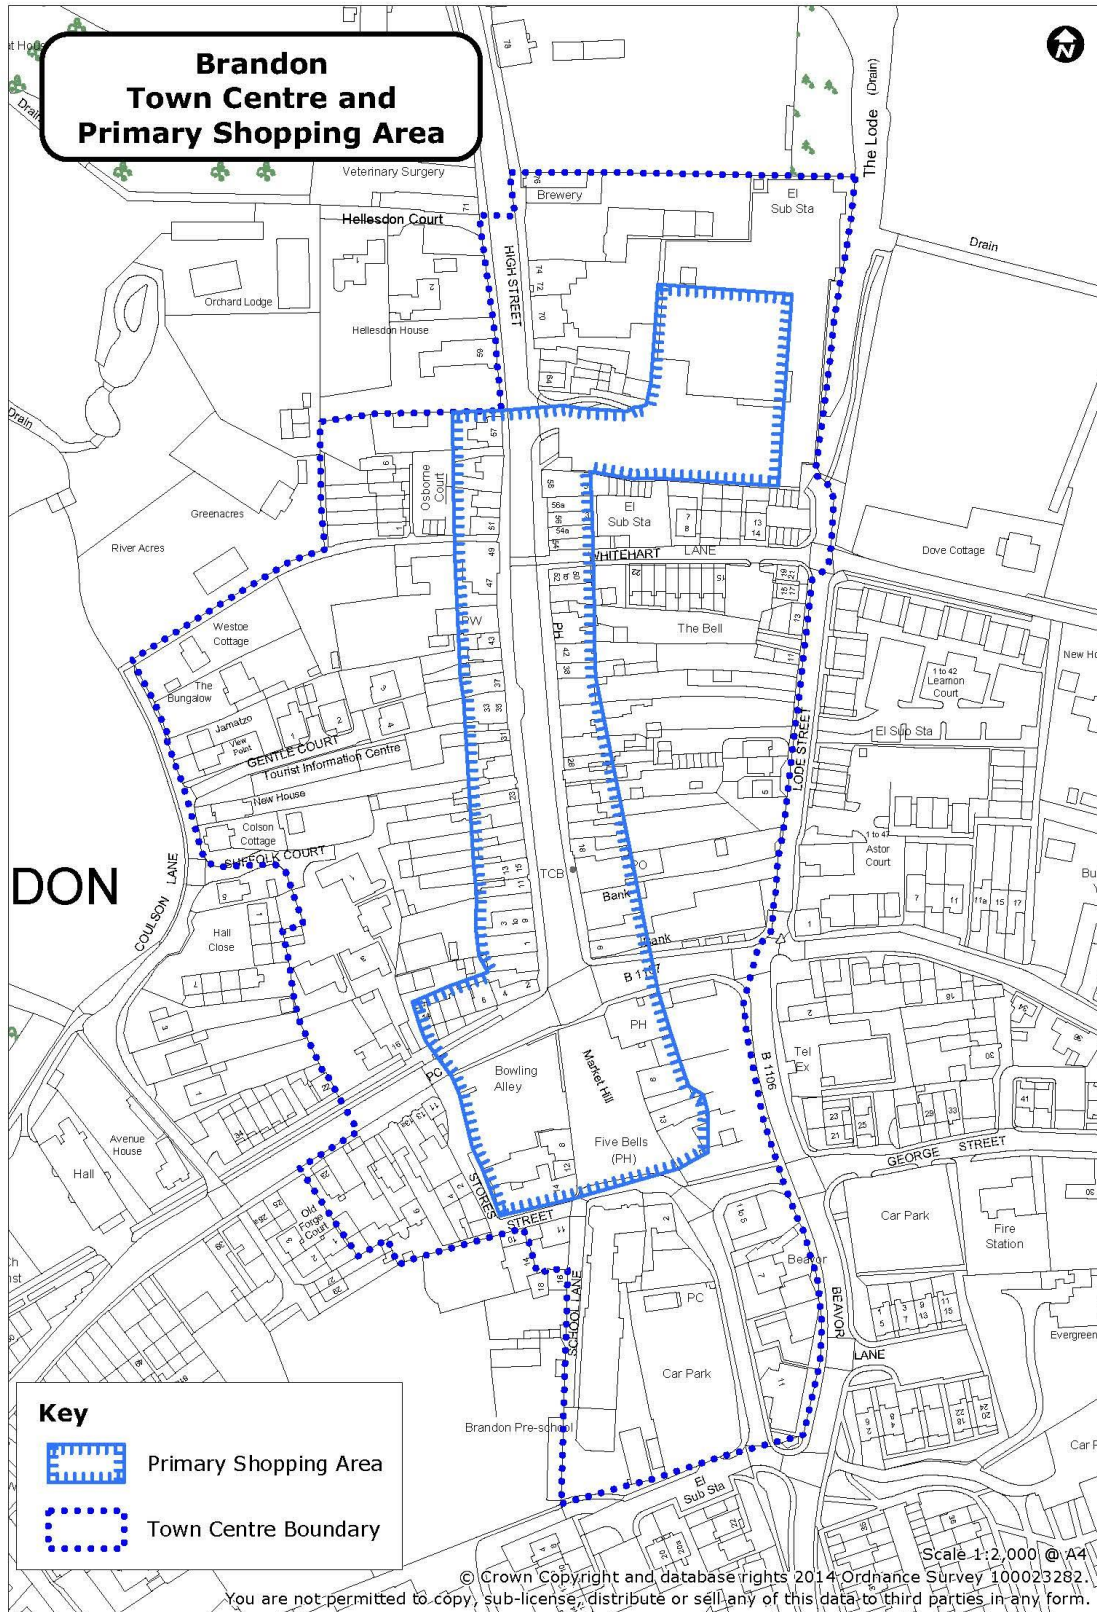

Appendix 2

**Bury St Edmunds
Town Centre and
Primary Shopping Area**

Key

-  Primary Shopping Frontage
-  Primary Shopping Area
-  Town Centre Boundary

Scale 1:4,500 @A4

© Crown Copyright and database rights 2014 Ordnance Survey 100019675

You are not permitted to copy, sub-license, distribute or sell any of this data to third parties in any form.

Haverhill Town Centre and Primary Shopping Area

Mildenhall Town Centre and Primary Shopping Area

Key

-  Primary Shopping Area
-  Town Centre Boundary

Scale 1:2,500 @ A4

© Crown Copyright and database rights 2014 Ordnance Survey 100023282.

You are not permitted to copy, sub-license, distribute or sell any of this data to third parties in any form.