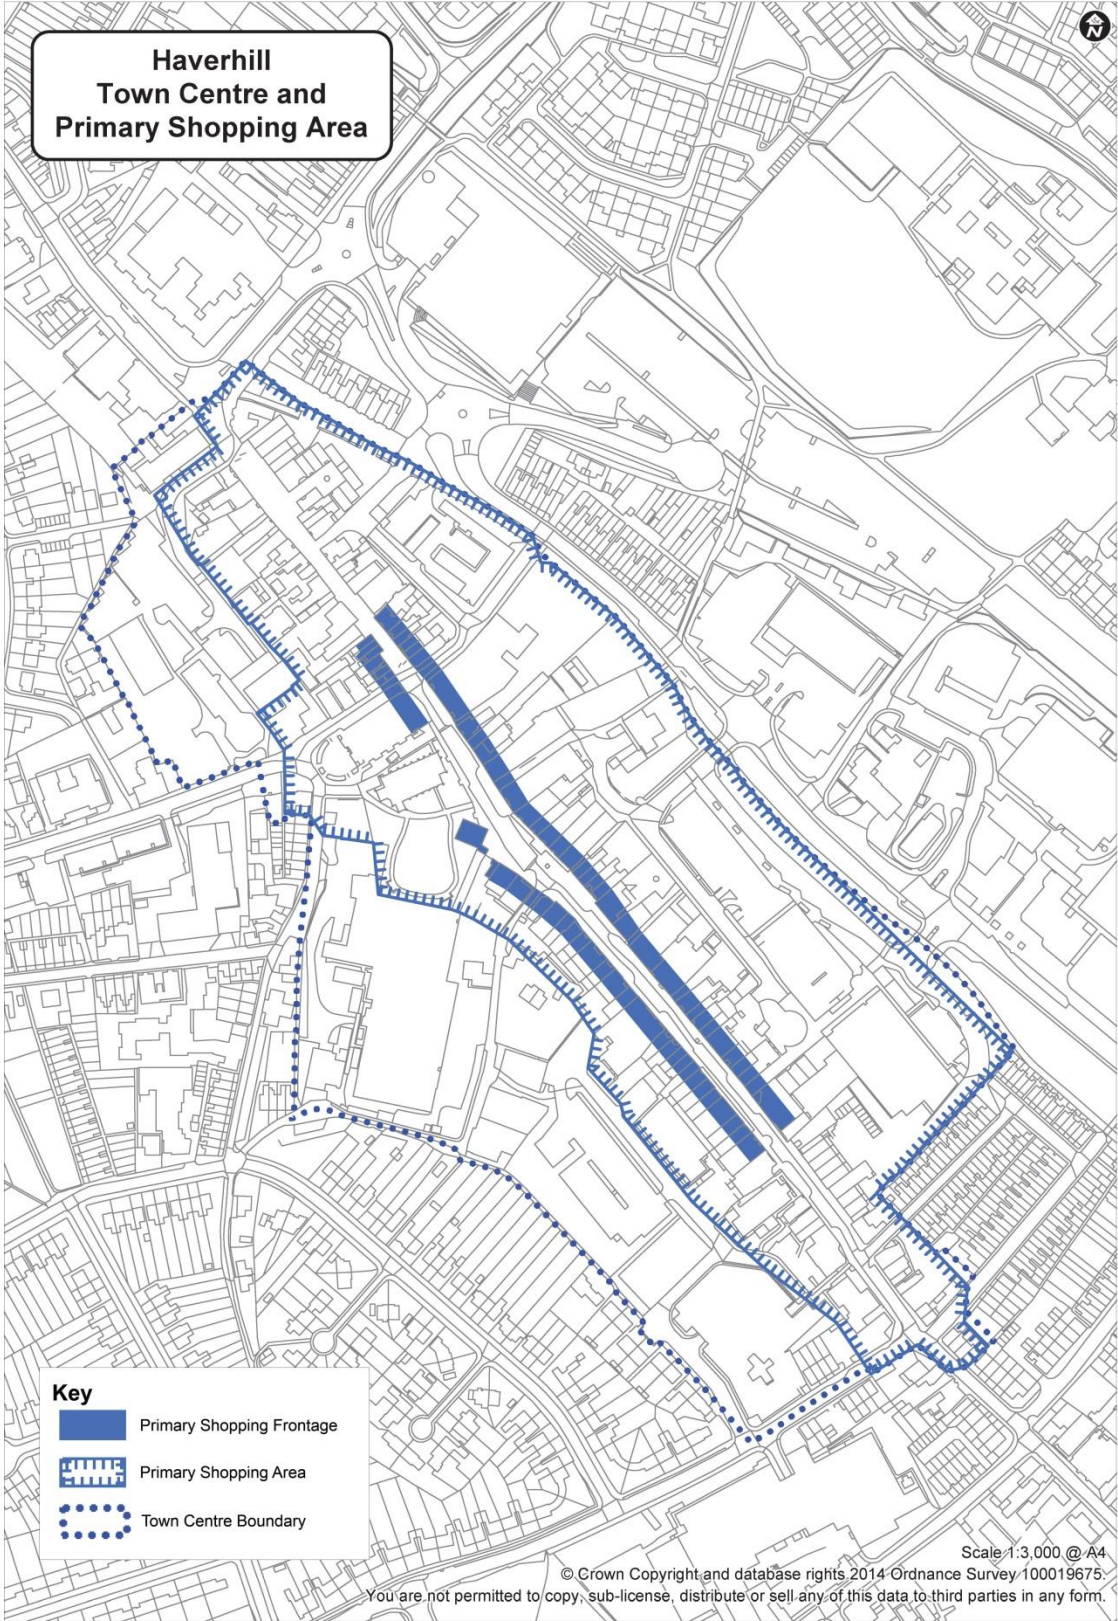

Appendix 2

**Bury St Edmunds
Town Centre and
Primary Shopping Area**

Key

-  Primary Shopping Frontage
-  Primary Shopping Area
-  Town Centre Boundary

Scale 1:4,500 @A4

© Crown Copyright and database rights 2014 Ordnance Survey 100019675

You are not permitted to copy, sub-license, distribute or sell any of this data to third parties in any form.

Haverhill Town Centre and Primary Shopping Area

Mildenhall Town Centre and Primary Shopping Area

Key

-  Primary Shopping Area
-  Town Centre Boundary

Scale 1:2,500 @ A4

© Crown Copyright and database rights 2014 Ordnance Survey 100023282.

You are not permitted to copy, sub-license, distribute or sell any of this data to third parties in any form.