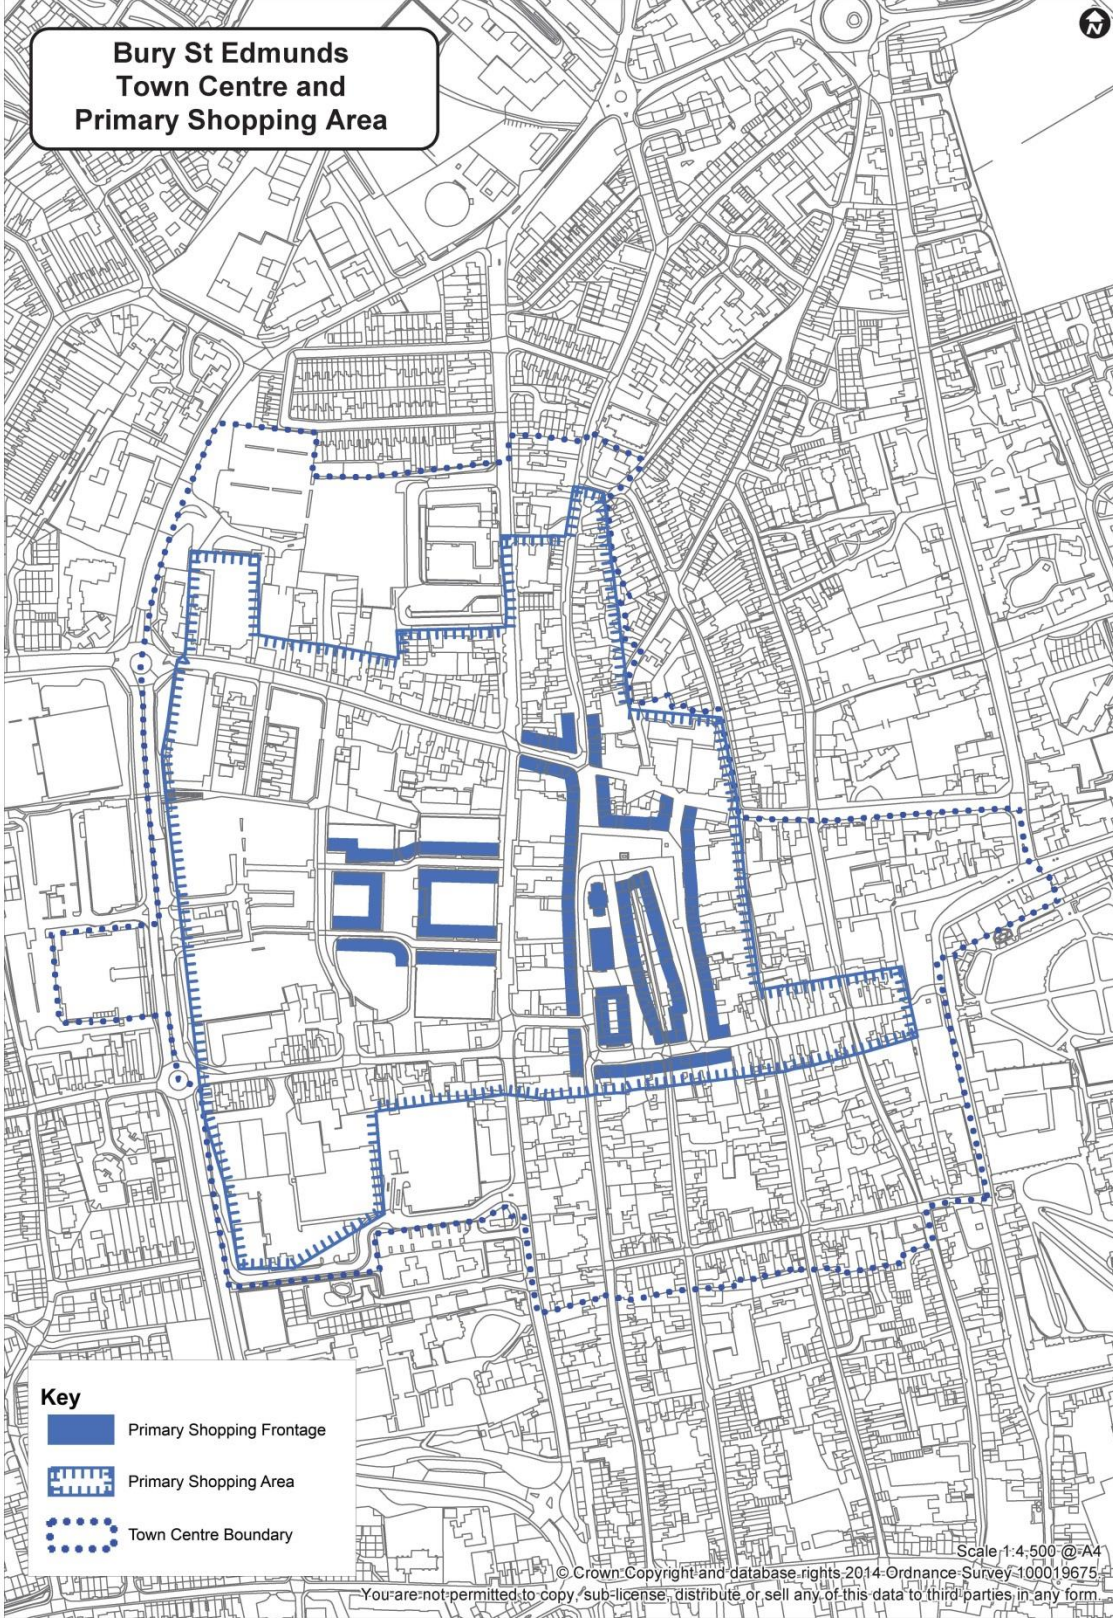

Appendix 2

**Bury St Edmunds
Town Centre and
Primary Shopping Area**

Key

-  Primary Shopping Frontage
-  Primary Shopping Area
-  Town Centre Boundary

Scale 1:4,500 @A4

© Crown Copyright and database rights 2014 Ordnance Survey 100019675

You are not permitted to copy, sub-license, distribute or sell any of this data to third parties in any form.

Haverhill Town Centre and Primary Shopping Area

Mildenhall Town Centre and Primary Shopping Area

Key

-  Primary Shopping Area
-  Town Centre Boundary

Scale 1:2,500 @ A4

© Crown Copyright and database rights 2014 Ordnance Survey 100023282.

You are not permitted to copy, sub-license, distribute or sell any of this data to third parties in any form.